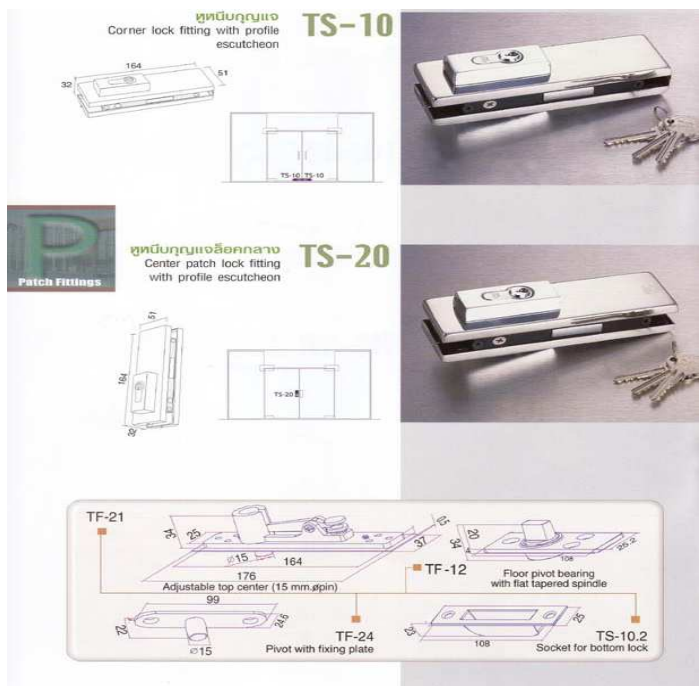

TOP PATCH FITTING F/OVERHEAD CLOSER

NO. TF-22

TF-30 ตัวหนีบช่องแสงบน ใ้ยึดกับพวงม้วน
Overpanel pivot patch fitting

OVERPANEL PIVOT PATCH FITTING

NO. TF-30

TF-40 ตัวหนีบช่องแสงบนและข้าง
Overpanel to sidepanel pivot patch fitting

OVERPANEL TO SIDEPANEL PATCH FITTING

NO. TF-40

TF-41 ตัวหนีบช่องแสงบนและข้าง, ฝ้าฉาก
Overpanel to sidepanel pivot patch fitting including fin fitting

FIN FITTING

NO. TF-41

TF-51 ตัวหนีบสำหรับประตูบานคู่
Fin fitting (back to back doors complete with pivot and cover caps)

NO. TF-51

PATCH FITTINGS WITH ST. STEEL COVER

OVERPANEL LOCK KEEPER PATCH FITTING
NO. TH-30

OVERPANEL TO SIDEPANEL LOCK KEEPER
NO. TH-40

OVERPANEL TO SIDEPANEL LOCK KEEPER
NO. TH-41

CENTER LOCK KEEPER PATCH FITTING
NO. TH-50

CORNER LOCK FITTING W/PROFILE CYL.
NO. TS-10

CENTER PATCH LOCK FITTING W/PROF. CYL.
NO. TS-20